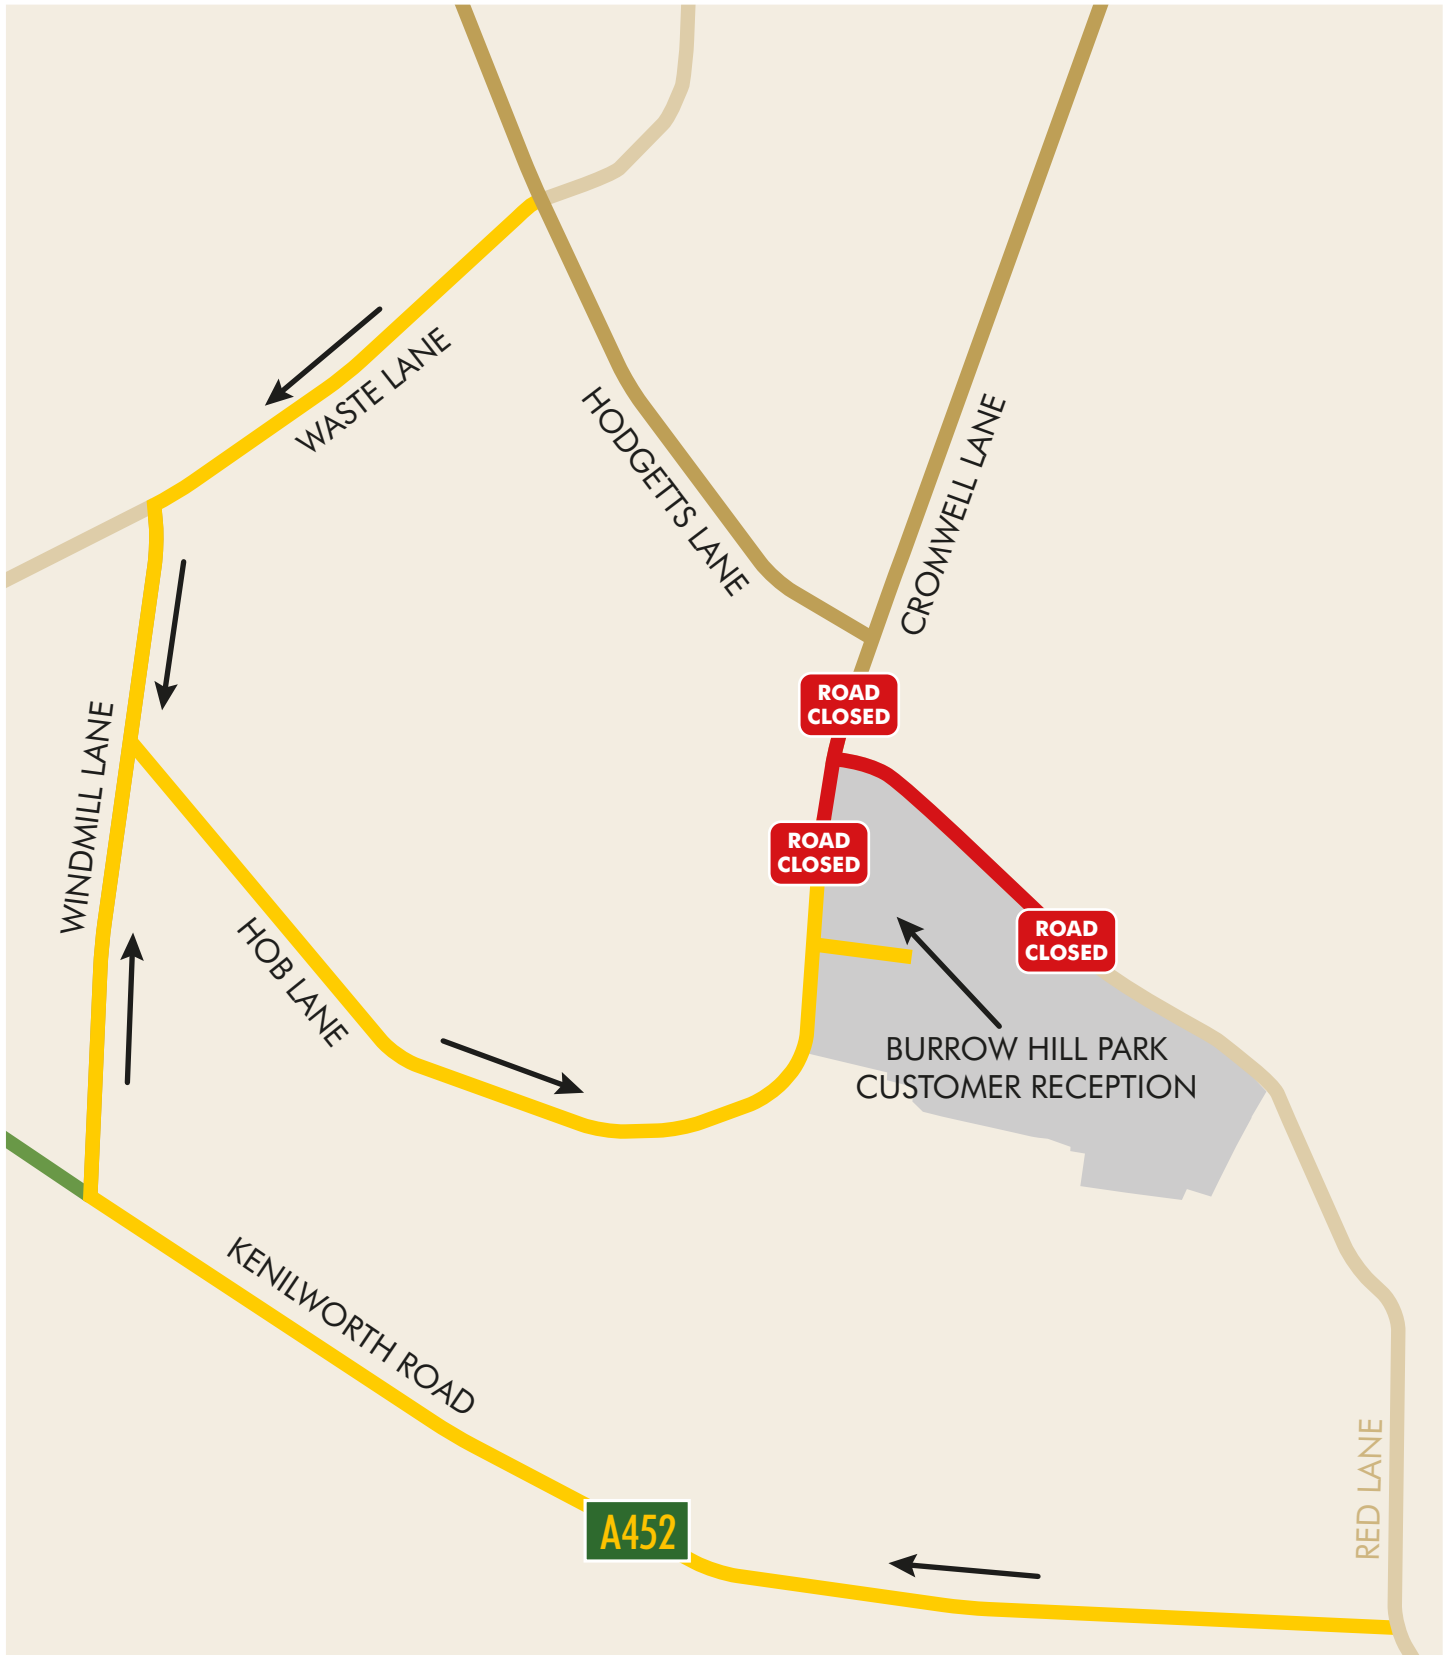

BURROW HILL PARK

DIVERSION ROUTE

Customer Reception is accessed via Windmill Lane and then Hob Lane.
Please follow **DIVERSION**

Burrow Hill Park, Hob Lane, Burton Green, Warwickshire, CV8 1PF