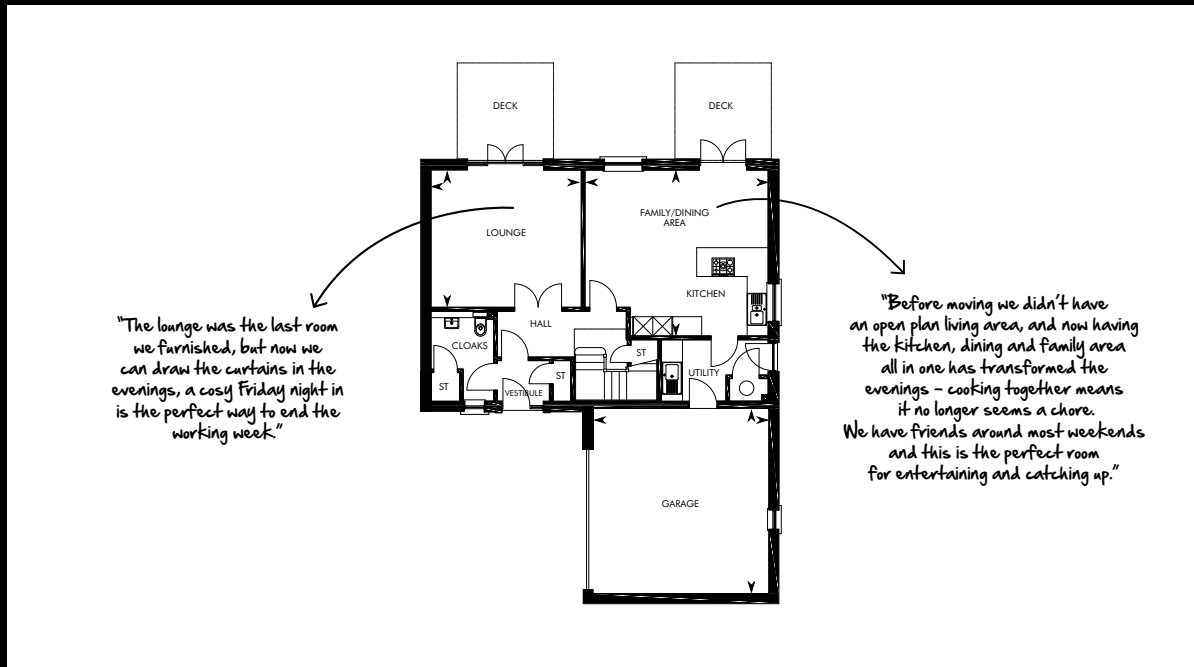

# DISCOVER THE HEIGHT OF ASPIRATIONAL FAMILY LIVING

Our passion for designing and building aspirational places to live is very much evident in The Dewar. This impressive family home offers all the space, scope and comfort you need. From the large open plan kitchen and family/dining area to the equally generous lounge and five well-proportioned bedrooms, one of which also makes a convenient study, it's what every growing family looks for.

# THIS IS FLEXIBLE FAMILY LIVING

Living spaces are light and informal, with ample room for everyone in a busy home to gather together and have fun, or simply spread out and relax in contemporary style.

“ Another main feature that attracted us to The Dewar was the double garage which offers so much additional space, not that you need it with plentiful storage spaces provided throughout ”

The images shown are taken from previous Dewar showhomes and feature fixtures, décor, flooring and soft furnishings which are not fitted as standard in a CALA home. These are used to suggest possible finishes you could adopt in your own home and would be an additional cost. Please ask a CALA representative for further details.